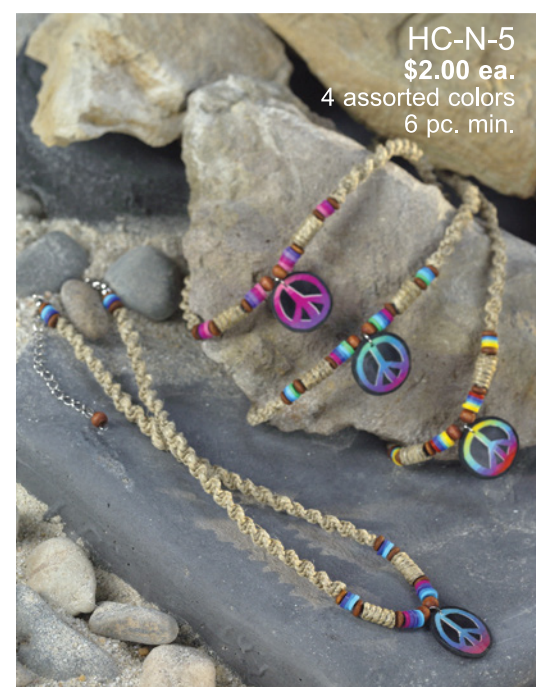

Call Toll Free
1.800.346.6872
www.sevethsense.com